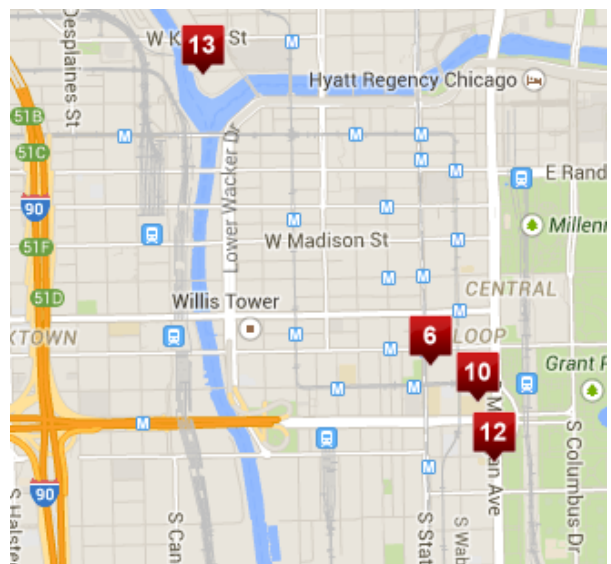

CHICAGO BULLS COLLEGE PREP

A CAMPUS OF NOBLE STREET CHARTER SCHOOL

2040 W. Adams St

Chicago, IL 60612

Tel 773.534.7599

Fax 312.850.0192

Local College Exploration Sites

Chicago Map

Downtown

chicagobullscollegeprep.org

**University of Illinois at Chicago
Office of Admissions**

Student Services Building (SSB)
1200 West Harrison Street
Chicago, Illinois 60607
Phone: 312.996.4350

Office Hours: Mon-Fri 8:30AM-5PM

1200 Academy Street
Kalamazoo, MI 49006
800.253.3602

www.kzoo.edu

Driving Distance: 2.5 hrs

7

Cornell College

701 First Street NW
Mount Vernon, IA 52314
319.895.4451

www.cornellcollege.edu

Driving Distance: 4 hrs

3

Ripon College

300 W. Seward St.
Ripon, WI 54971
800.947.4766

www.ripon.edu

Driving Distance: 3.5 hrs

8

Grinnell College

1103 Park Street
Grinnell, IA 50112
641.269.3600