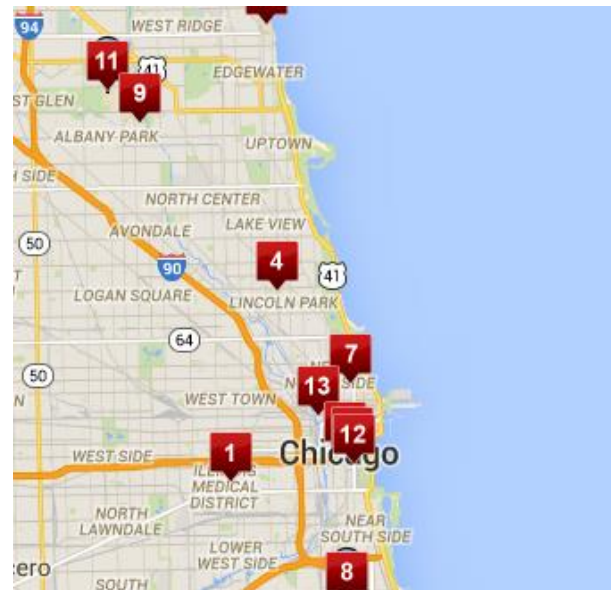

CHICAGO BULLS COLLEGE PREP

A CAMPUS OF NOBLE STREET CHARTER SCHOOL

2040 W. Adams St

Chicago, IL 60612

Tel 773.534.7599

Fax 312.850.0192

Local College Exploration Sites

Chicago Map

Downtown

chicagobullscollegeprep.org

**University of Illinois at Chicago
Office of Admissions**

Student Services Building (SSB)
1200 West Harrison Street
Chicago, Illinois 60607
Phone: 312.996.4350

Office Hours: Mon-Fri 8:30AM-5PM

3

Ripon College

300 W. Seward St.
Ripon, WI 54971
800.947.4766

www.ripon.edu

Driving Distance: 3.5 hrs

8

Grinnell College

1103 Park Street
Grinnell, IA 50112
641.269.3600